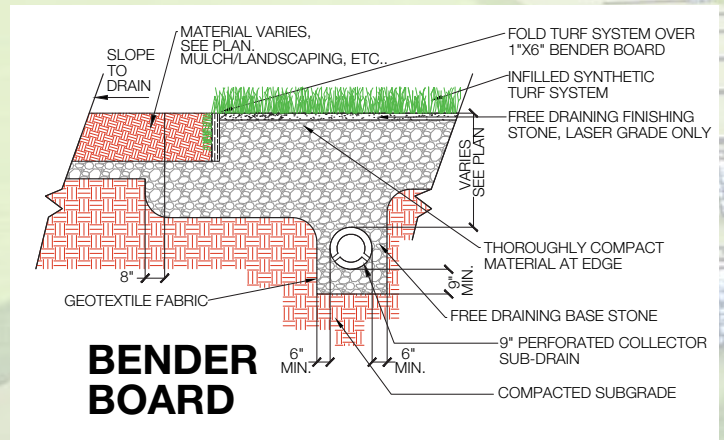

EZTEE® HYBRID PLUS

BENEFITS

The EZTee® Hybrid Plus+ features a non-infilled high grade polypropylene/nylon blended yarn system designed for heavy traffic tee lines, hitting mats, and extended use golf ranges. This product holds a real tee and allows players to hit all clubs, from a wedge to a driver and is used by many of the top golf courses around the world. EZTee® Hybrid Plus+ does not replace your natural grass, but instead gives the grass time to heal properly. When will you Experience A Greener World and a better golf facility?

It is the policy of Synthetic Turf International to continuously improve their line of products. Therefore, Synthetic Turf International reserves the right to change, modify or discontinue systems, specifications and accessories of all products at any time without notice or obligation to purchaser. These are standard specifications subject to manufacturing tolerances and consumer requests.