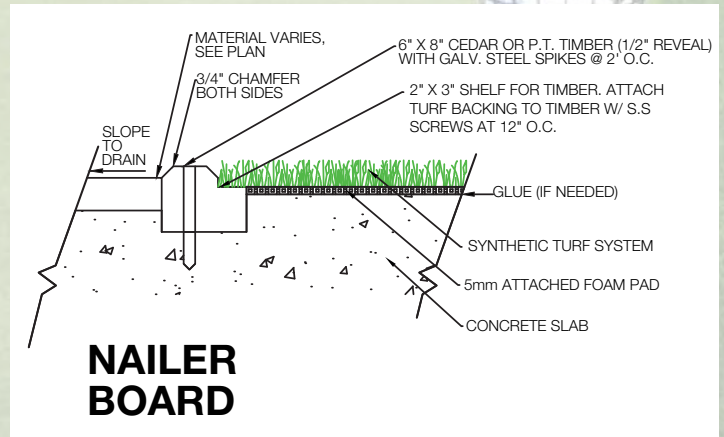

EZTEE® HYBRID PLUS

BENEFITS

The EZTee® Hybrid Plus+ features a non-infilled high grade polypropylene/nylon blended yarn system designed for heavy traffic tee lines, hitting mats, and extended use golf ranges. This product holds a real tee and allows players to hit all clubs, from a wedge to a driver and is used by many of the top golf courses around the world. EZTee® Hybrid Plus+ does not replace your natural grass, but instead gives the grass time to heal properly. When will you Experience A Greener World and a better golf facility?

It is the policy of Synthetic Turf International to continuously improve their line of products. Therefore, Synthetic Turf International reserves the right to change, modify or discontinue systems, specifications and accessories of all products at any time without notice or obligation to purchaser. These are standard specifications subject to manufacturing tolerances and consumer requests.