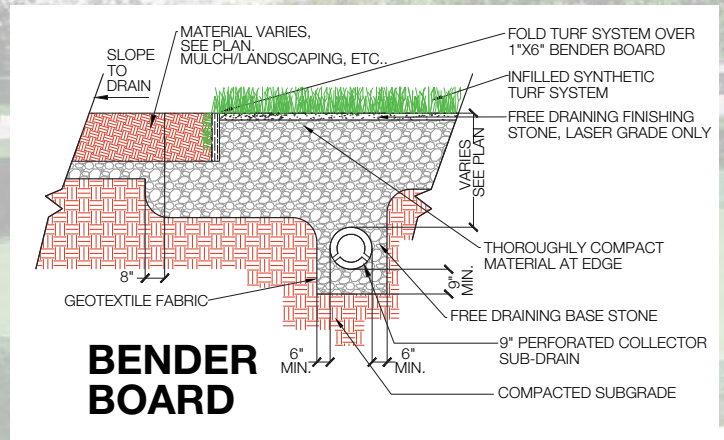

## BENEFITS

STI Pro Putt is a very versatile product that can be used for numerous applications. This is an excellent putting surface that provides a very realistic roll with natural speed. Pro Putt is also a great product for use on undulated surfaces and portable applications.