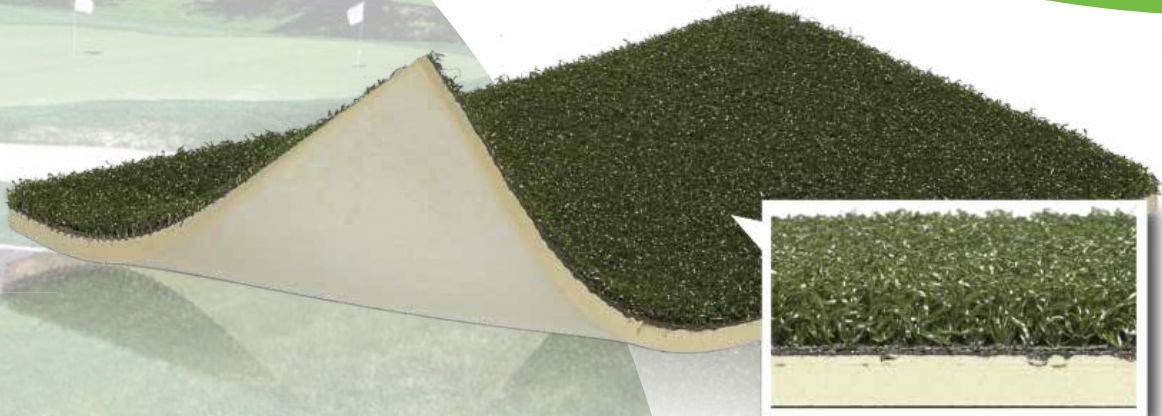

## ADVANTAGES

- High performance putting greens for any setting
- True natural roll
- Realistic green speeds
- Drastically improves your golf game
- Used by PGA professionals, teachers, tour players and numerous top rated facilities
- Unmatched variety to fit any and every golfer
- Beautiful lifelike appearance
- Fun for the whole family

### PROPERTY

Primary Yarn Polymer

Yarn Cross Section

Standard Colors

UV Stabilized

Fabric Construction

Primary Backing

Coating Type(s)

### DESCRIPTION

Nylon

Texturized Nylon

Forest Green

Yes

Tufted

Dual Layered Woven Polypropylene

5mm Polyurethane Foam

## BENEFITS

STI Pro Putt is a very versatile product that can be used for numerous applications. This is an excellent putting surface that provides a very realistic roll with natural speed. Pro Putt is also a great product for use on undulated surfaces and portable applications.