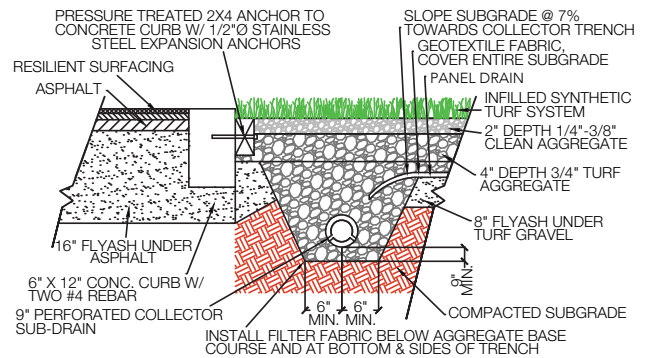

SOFTLAWN® FINE FESCUE

BENEFITS

Fine Fescue is one of our midrange options, making it ideal for all basic landscaping needs. It comes in a 2 inch pile height, with our thinner blade design, giving it a more realistic and complimentary look. It is composed of polyethylene with a polyurethane backing.

CURB

NAILER BOARD

It is the policy of Synthetic Turf International to continuously improve their line of products. Therefore, Synthetic Turf International reserves the right to change, modify or discontinue systems, specifications and accessories of all products at any time without notice or obligation to purchaser. These are standard specifications subject to manufacturing tolerances and consumer requests.