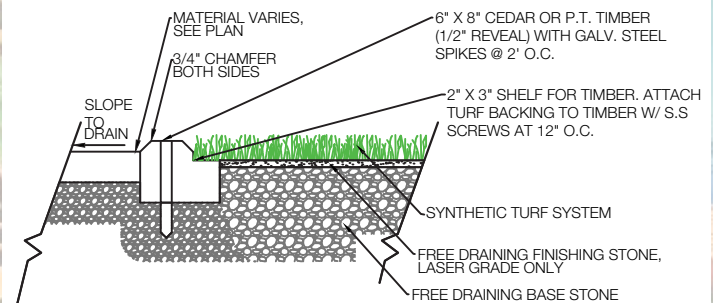

SOFTLAWN® FINE FESCUE

BENEFITS

Fine Fescue is one of our midrange options, making it ideal for all basic landscaping needs. It comes in a 2 inch pile height, with our thinner blade design, giving it a more realistic and complimentary look. It is composed of polyethylene with a polyurethane backing.

CURB

NAILER BOARD

It is the policy of Synthetic Turf International to continuously improve their line of products. Therefore, Synthetic Turf International reserves the right to change, modify or discontinue systems, specifications and accessories of all products at any time without notice or obligation to purchaser. These are standard specifications subject to manufacturing tolerances and consumer requests.